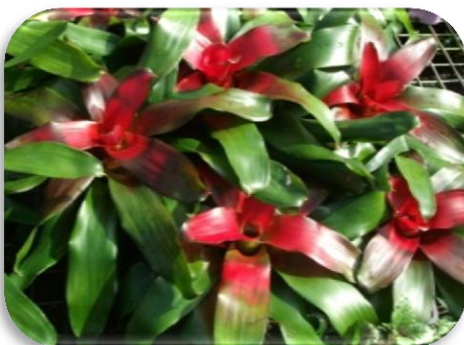

NEROGEILLIA

140mm

175 mm

200 MM